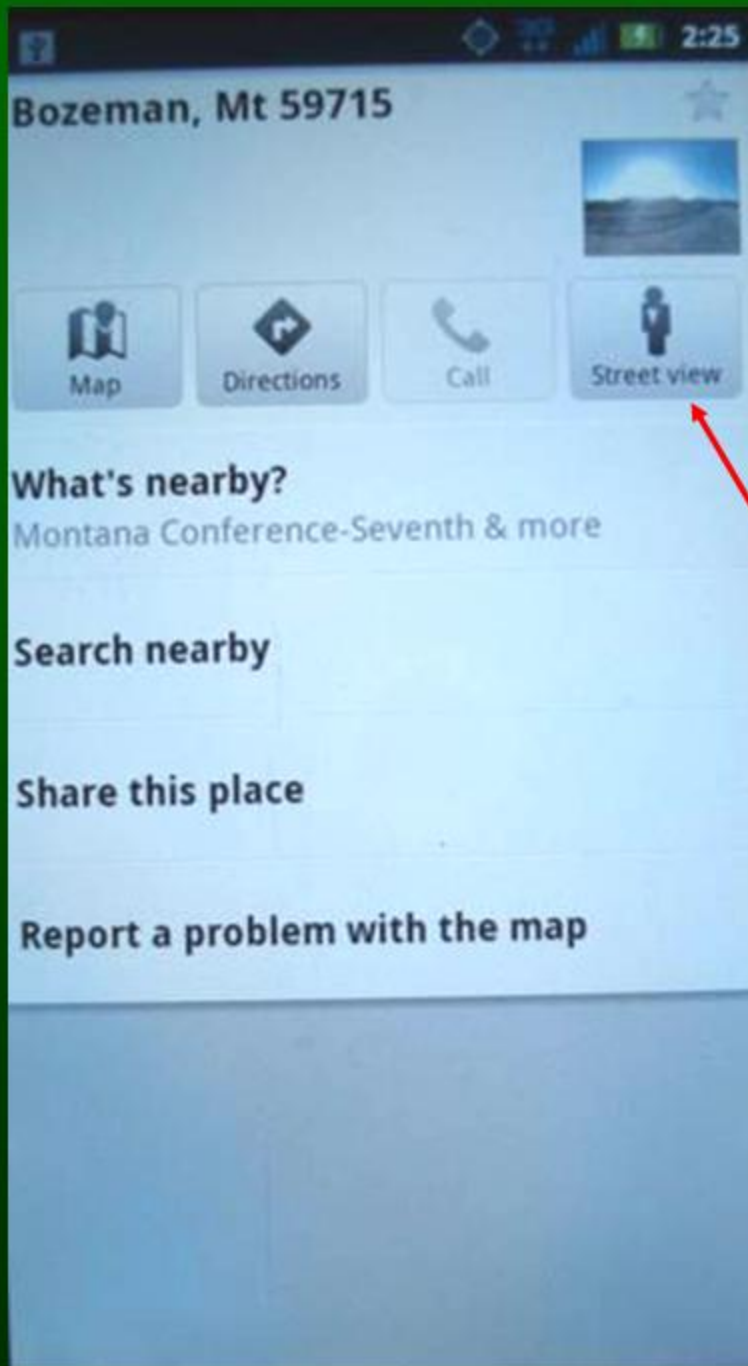

Fireline Specific Apps & functions

Google Maps

- Street View
  - Limited availability
  - Tap on Map
  - Tap Pop-up label
  - Tap Street View Icon