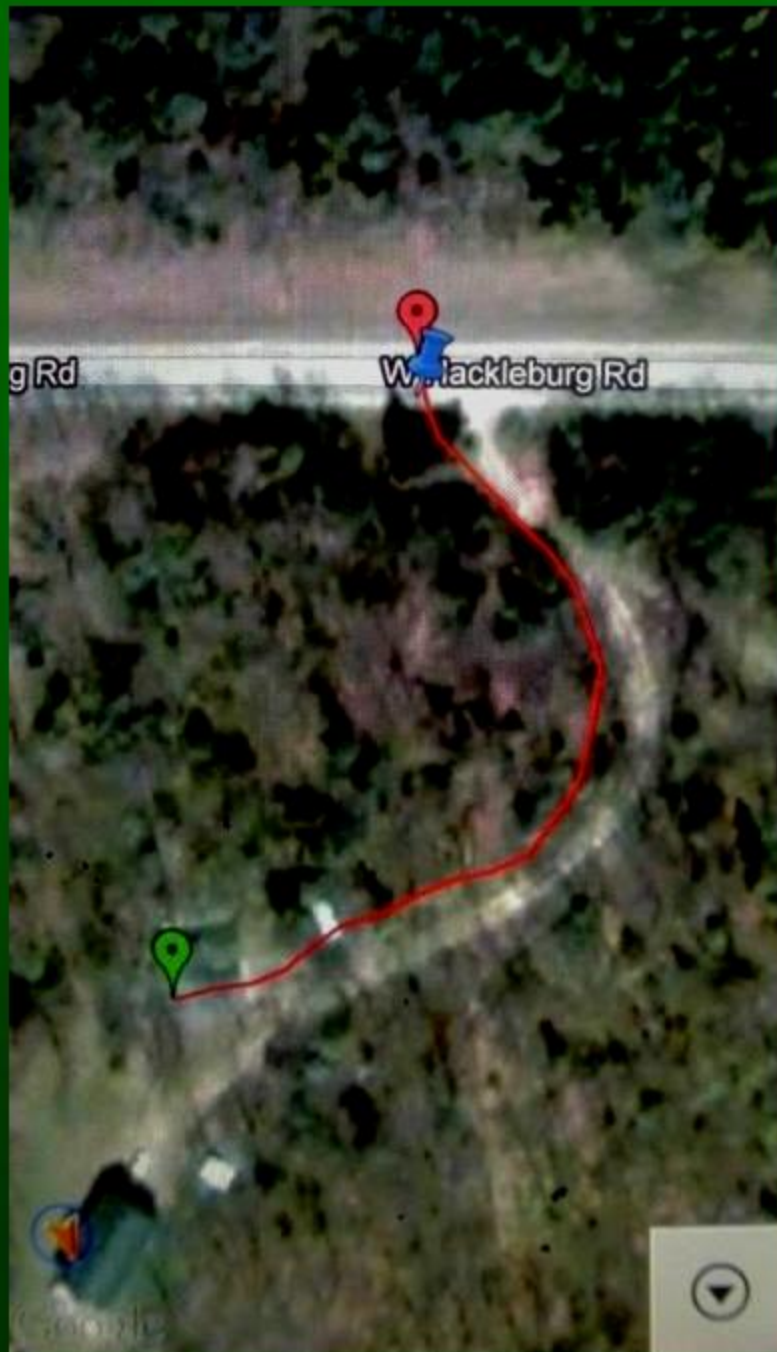

Fireline Specific Apps & functions