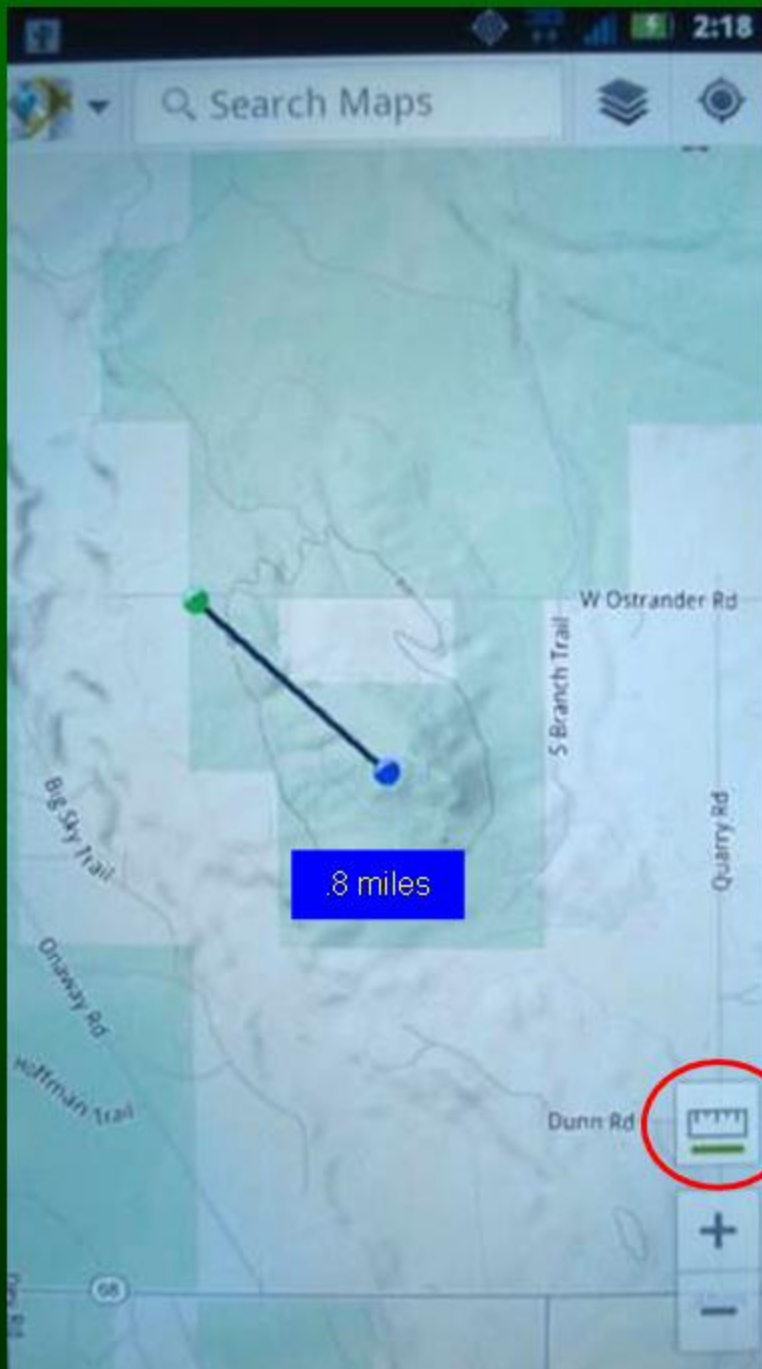

Fireline Specific Apps & functions

Google Maps

- Measure Tool (Lab)
 - Line
 - Path
 - Unit adjustment

Fireline Specific Apps & functions

Google Maps

- Street View
 - Limited availability
 - Tap on Map
 - Tap Pop-up label