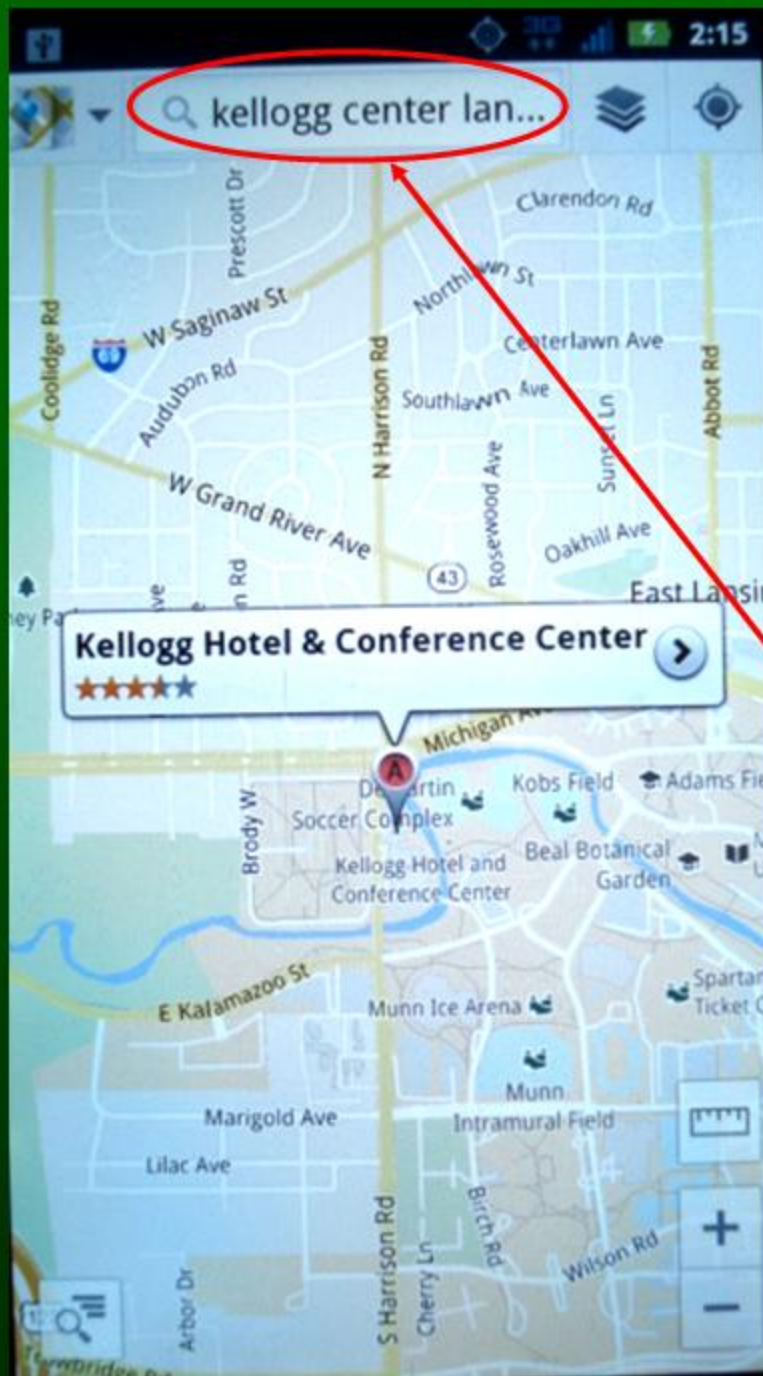

Fireline Specific Apps & functions

Google Maps

- Runs on Google's Map server
- World wide data
- Search Places by:
  - Name
  - Address
  - Panning on the Map
  - Coordinates