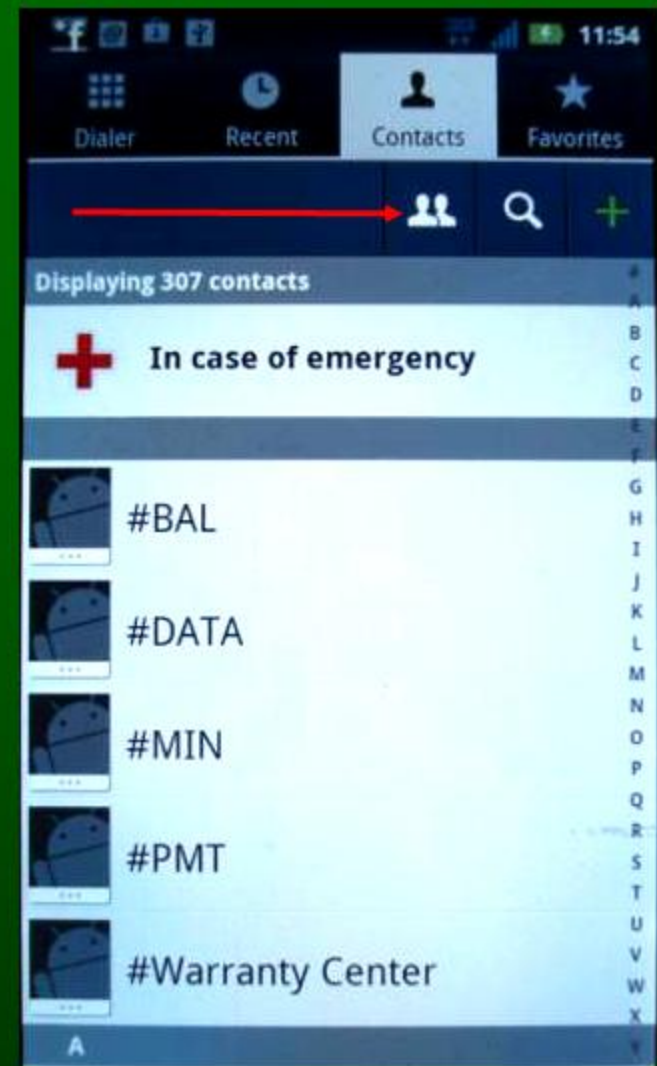

Pre-Installed Apps & functions

1. Tap Groups icon
2. Menu | New Group
3. Name the Group
4. Select members
5. Menu | Send Message