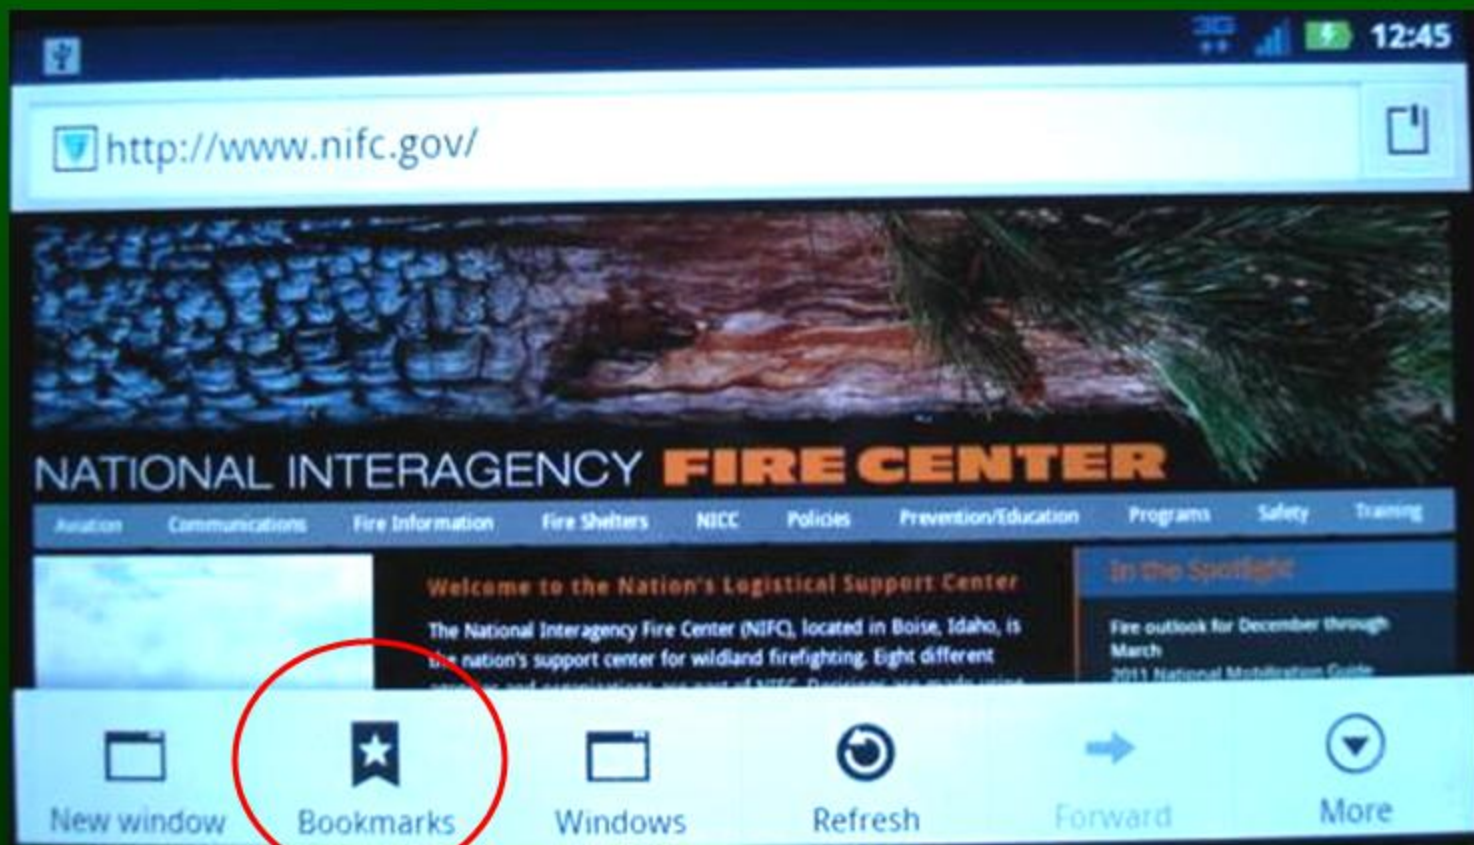

Pre-Installed Apps & functions

1. Tap Groups icon
2. Menu | New Group
3. Name the Group
4. Select members
5. Menu | **Send Message**

Pre-Installed Apps/functions

- Camera and Video
 - Document fire behavior
 - Record evidence for fire investigation
 - Share this information with other fire managers
 - Fire location to ICC
 - Aircraft to IC / ICC
 - Create pics to share with others

11 5:16 PM

Pre-Installed Apps& functions

- Web Browser
 - Search for your favorite fire management websites and bookmark them...
 - Fire Weather Forecast
 - General Weather
 - Mesowest
 - NIFC
 - Outlook Web Access

Pre-Installed Apps& functions

- To Book Mark a web site:
 1. Menu | Bookmarks
 2. Tap 1st Icon “add”

Pre-Installed Apps& functions

- To Book Mark a web site:
 1. Menu | Bookmarks
 2. Tap 1st Icon “add”

Pre-Installed Apps & functions