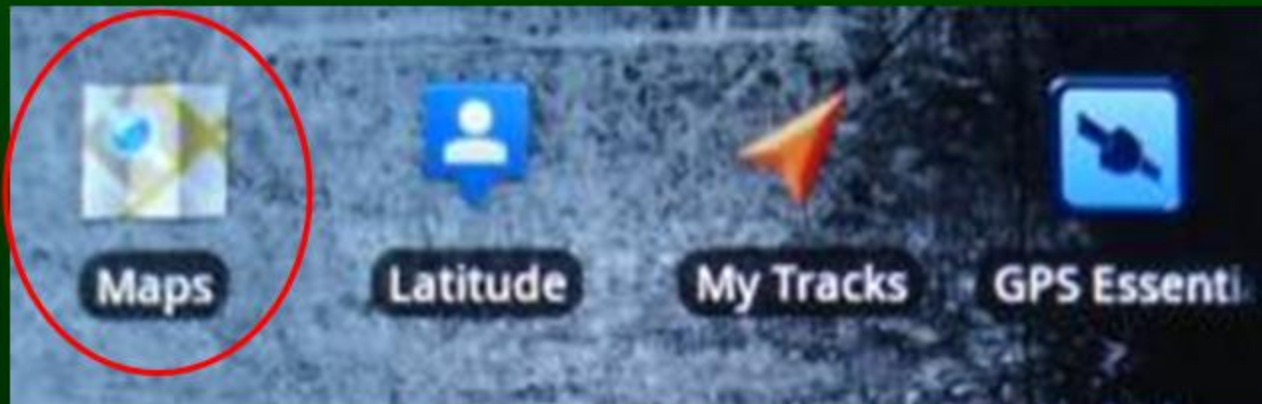

Fireline Specific Apps /functions

GPS / GIS related Apps

- Google - Maps – Aerial Imagery, Terrain, street maps
- Google - Latitude
- Google - My Tracks
- GPS Essentials