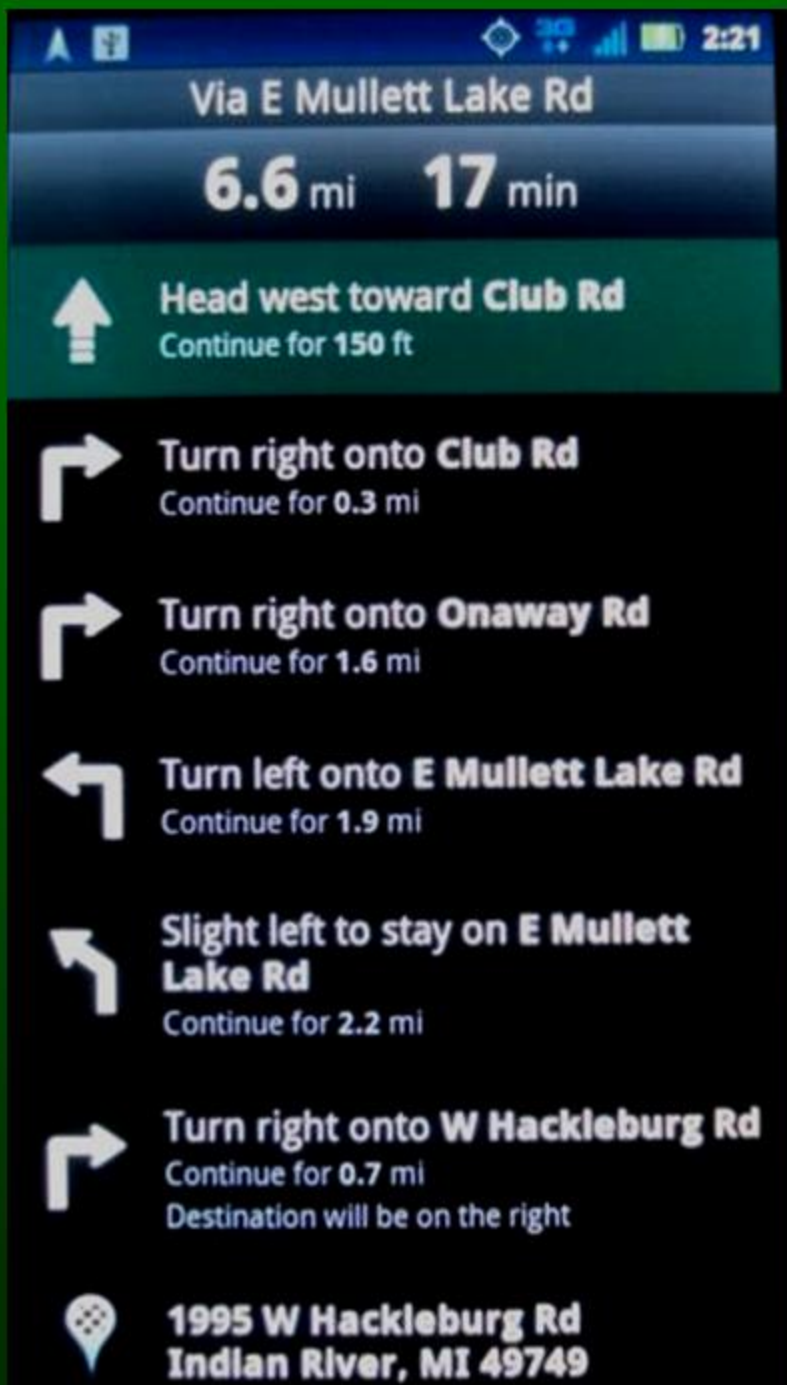

- Navigation
 - Search for Address
 - Tap Pop-up Label

Fireline Specific Apps & functions

Google Maps

- Navigation
 - Search for Address
 - Tap Pop-up Label
 - Tap Directions Icon

Fireline Specific Apps & functions

Google Maps

- Navigation
 - Search for Address
 - Tap Pop-up Label
 - Tap Directions Icon
 - Tap Navigate Icon

Fireline Specific Apps & functions

Google Maps

- Navigation
 - Search for Address
 - Tap Pop-up Label
 - Tap Directions Icon
 - Tap Navigate Icon
 - Follow on screen turn by turn directions
 - Also voice commands

Fireline Specific Apps & functions

Google Maps

- Navigation
 - Search for Address
 - Tap Pop-up Label
 - Tap Directions Icon
 - Tap Navigate Icon
 - Follow on screen turn by turn directions
 - Also voice commands