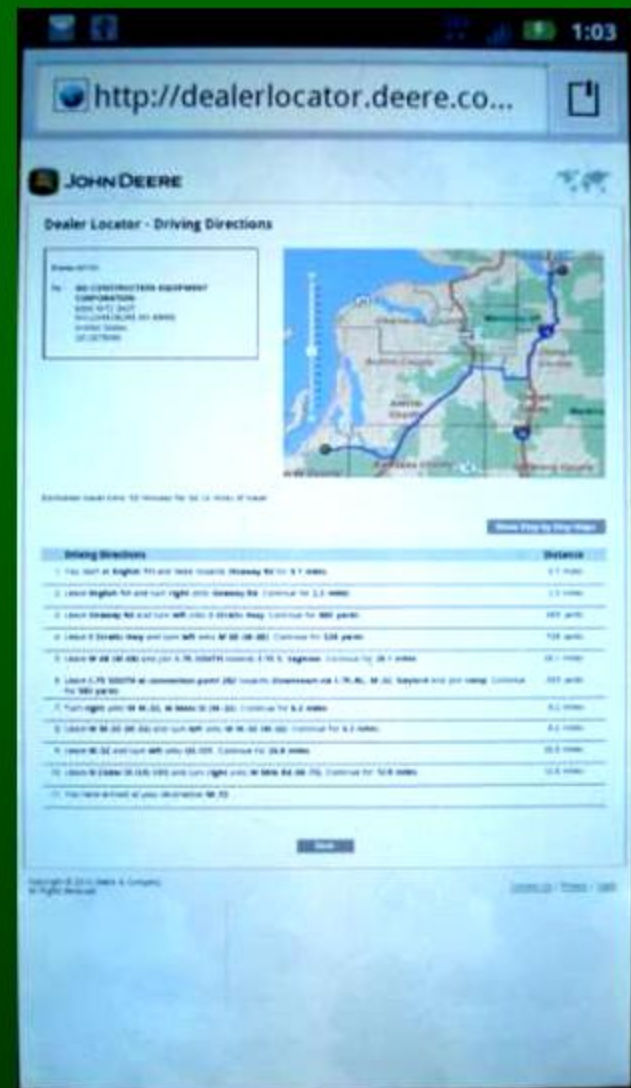

Pre-Installed Apps& functions

- To Book Mark a web site:
 1. Menu | Bookmarks
 2. Tap 1st Icon “add”

Pre-Installed Apps& functions

- To Book Mark a web site:
 1. Menu | Bookmarks
 2. Tap 1st Icon “add”

Pre-Installed Apps & functions

- Search for businesses and phone numbers
 - Numbers hot linked for quick dialing from web page
 - Address can be tapped and navigated to using a navigation app

Pre-Installed Apps & functions

- Calendar
 - Can be synced with other calendars
- Tasks
- Create tasks with reminders
- Alarm Clock