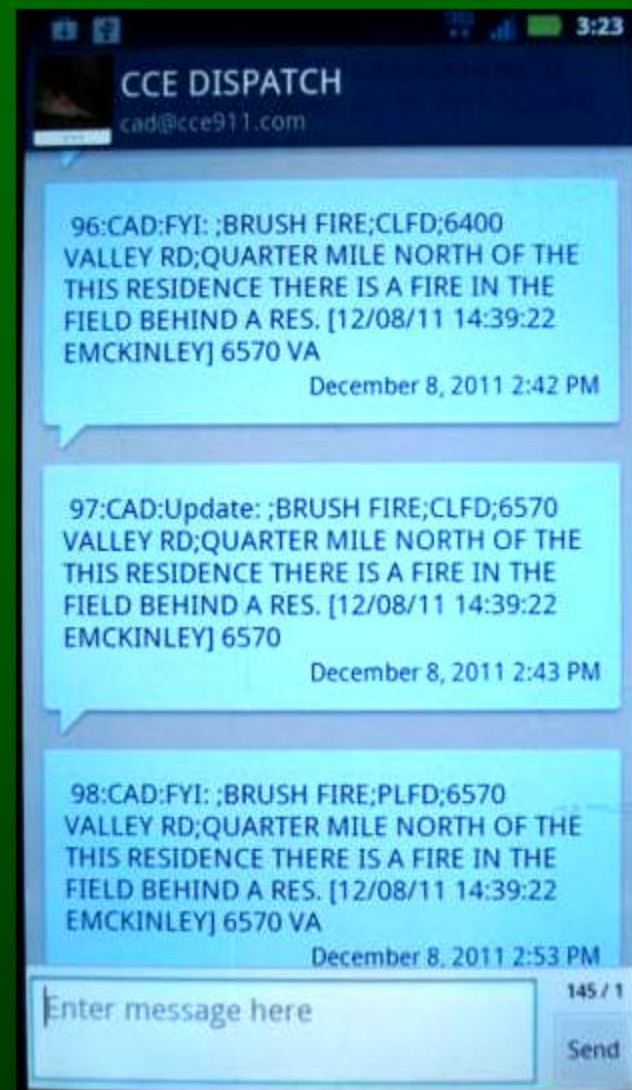

Pre-Installed Apps & functions

- Text Messaging
  - Computer Automated Dispatch (CAD)
  - text messages from local dispatch center
  - All departments
  - Only Brush Fires
- Notify groups of firefighters with group Text messages
  - Send one text to multiple people
  - Create group contact list