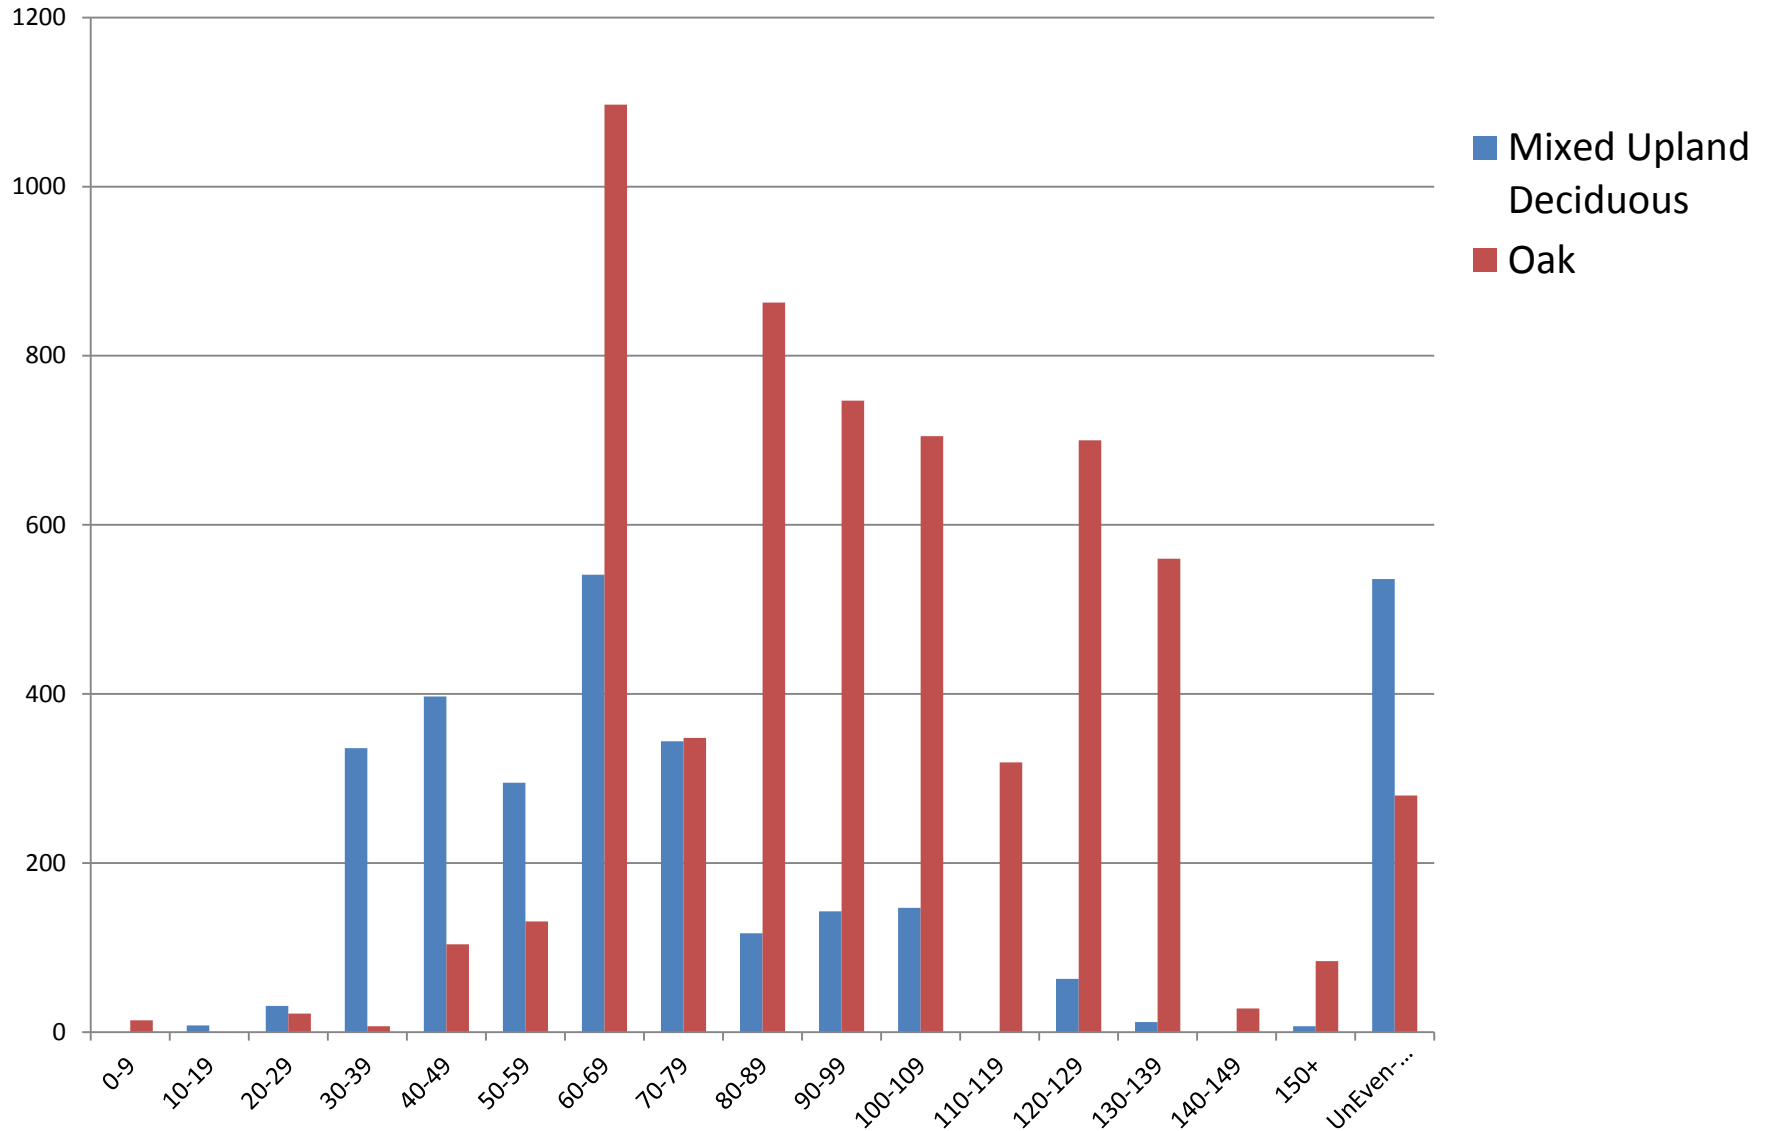

- Oak
- Lowland Deciduous
- Mixed Upland Deciduous
- Aspen
- Lowland Shrub
- Herbaceous Openland
- Marsh
- Cropland
- Water
- Urban
- Northern Hardwood
- Low-Density Trees
- Red Pine

DNR Wildlife Division Metrics

Managed Lots of Forest/ Oak Over the Years

- Good job
 - Early successional
 - Mature Oak
 - If not always strategically

So What's the Problem?

Barry SGA Oak and Mixed Upland Deciduous Age Class Distribution