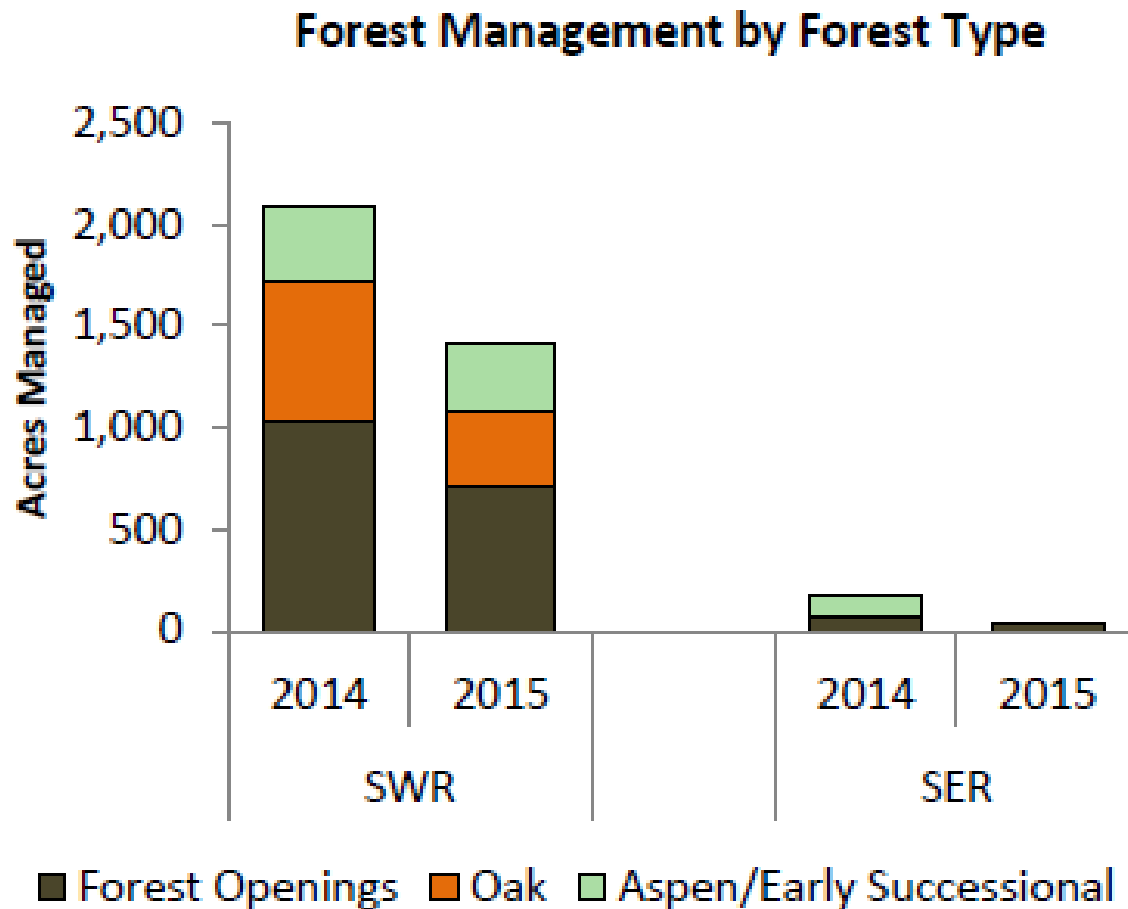

Why are we here today?

- Importance of Oak
 - Wildlife (habitat and food resources)
 - Timber/ economy
 - Recreation
 - Climate Change (Carbon sink)
 - Major cover type in SW MI

SW Region Wildlife Land Cover Types

Managed Lots of Forest/ Oak Over the Years

- Good job
 - Early successional
 - Mature Oak
 - If not always strategically

So What's the Problem?

Barry SGA Oak and Mixed Upland Deciduous Age Class Distribution