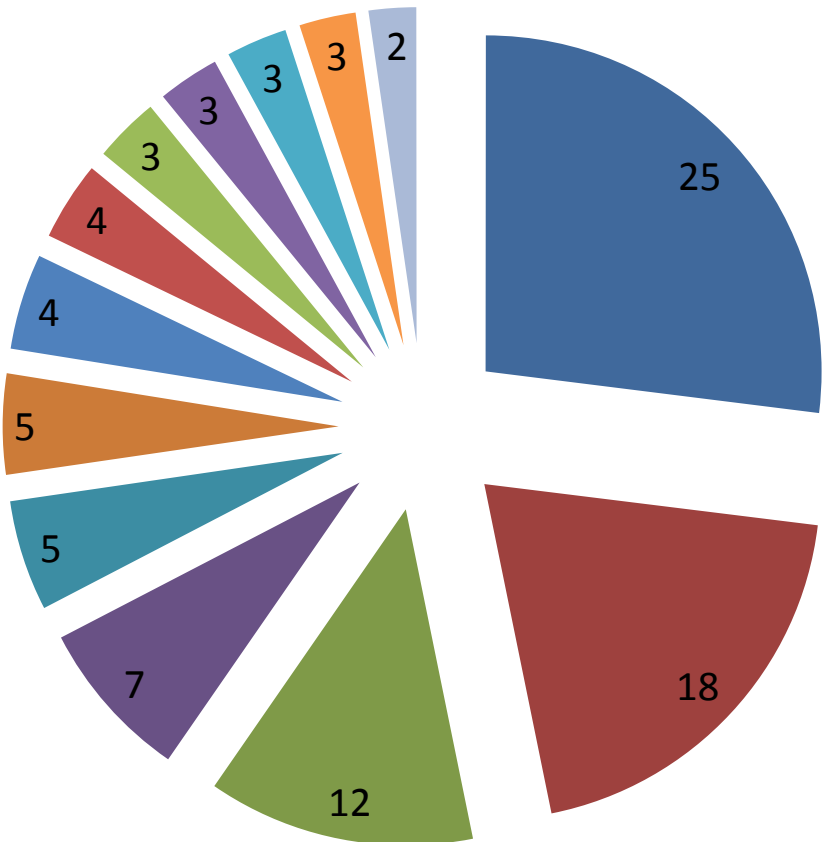

Why are we here today?

- Importance of Oak
 - Wildlife (habitat and food resources)
 - Timber/ economy
 - Recreation
 - Climate Change (Carbon sink)
 - Major cover type in SW MI

SW Region Wildlife Land Cover Types

- Oak
- Lowland Deciduous
- Mixed Upland Deciduous
- Aspen
- Lowland Shrub
- Herbaceous Openland
- Marsh
- Cropland
- Water
- Urban
- Northern Hardwood
- Low-Density Trees
- Red Pine

DNR Wildlife Division Metrics

Managed Lots of Forest/ Oak Over the Years

- Good job
 - Early successional
 - Mature Oak
 - If not always strategically

So What's the Problem?

Barry SGA Oak and Mixed Upland Deciduous Age Class Distribution