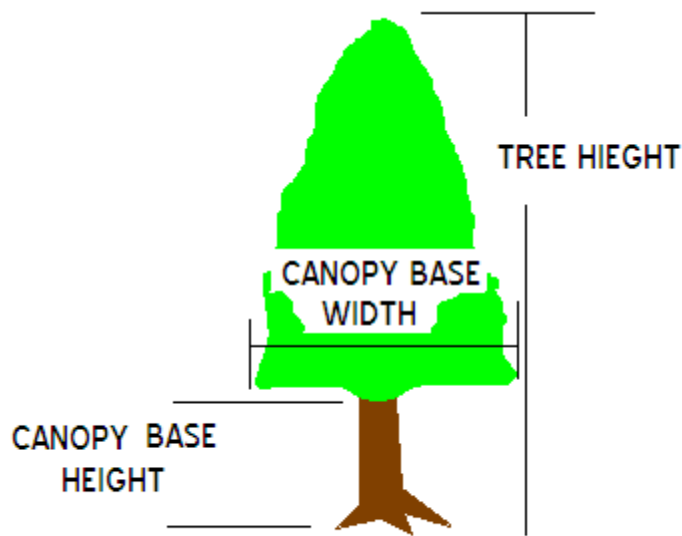

# CANOPY BULK DENSITY PLOT

---

PLOT ID: \_\_\_\_\_ DATE \_\_\_\_\_

RECORDER(S): \_\_\_\_\_

LAT. \_\_\_\_\_ ° \_\_\_\_\_ ' \_\_\_\_\_ " \_\_\_\_\_ LONG. \_\_\_\_\_ ° \_\_\_\_\_ ' \_\_\_\_\_ " \_\_\_\_\_

TREE SPECIES: \_\_\_\_\_

TREE HEIGHT: \_\_\_\_\_ ft. CANOPY BASE WIDTH: \_\_\_\_\_ ft.

CANOPY BASE HEIGHT: \_\_\_\_\_ ft. CROWN MASS: \_\_\_\_\_ lbs

DBH: \_\_\_\_\_ PHOTO ID: \_\_\_\_\_

NOTES: \_\_\_\_\_

---

DATE ENTERED: \_\_/\_\_/\_\_\_\_ ENTERED BY: \_\_\_\_\_

# CANOPY BULK DENSITY PLOT

---

PLOT ID: \_\_\_\_\_ DATE \_\_\_\_\_

RECORDER(S): \_\_\_\_\_

LAT. \_\_\_\_° \_\_\_\_' \_\_\_\_" \_\_\_\_ LONG. \_\_\_\_° \_\_\_\_' \_\_\_\_" \_\_\_\_

TREE SPECIES: \_\_\_\_\_

TREE HEIGHT: \_\_\_\_\_ ft. CANOPY BASE WIDTH: \_\_\_\_\_ ft.