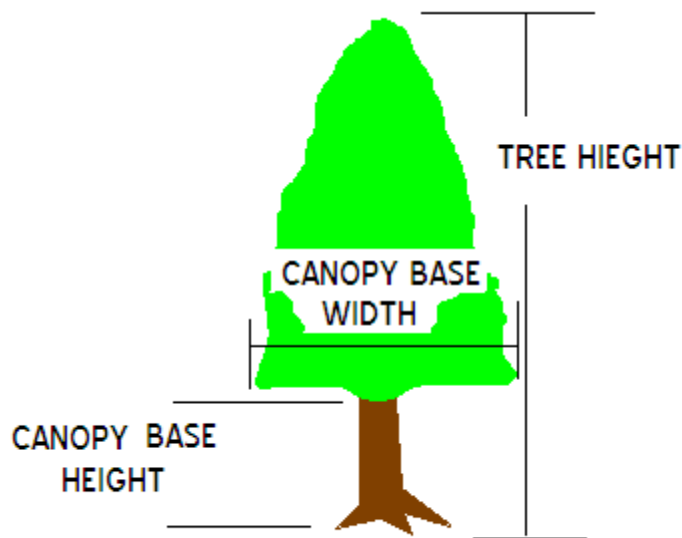

TREE HEIGHT: \_\_\_\_\_ ft. CANOPY BASE WIDTH: \_\_\_\_\_ ft.

CANOPY BASE HEIGHT: \_\_\_\_\_ ft. CROWN MASS: \_\_\_\_\_ lbs

DBH: \_\_\_\_\_ PHOTO ID: \_\_\_\_\_

NOTES: \_\_\_\_\_

---

DATE ENTERED: \_\_/\_\_/\_\_\_\_ ENTERED BY: \_\_\_\_\_

# CANOPY BULK DENSITY PLOT

---

PLOT ID: \_\_\_\_\_ DATE \_\_\_\_\_

RECORDER(S): \_\_\_\_\_

LAT. \_\_\_\_° \_\_\_\_' \_\_\_\_" \_\_\_\_ LONG. \_\_\_\_° \_\_\_\_' \_\_\_\_" \_\_\_\_

TREE SPECIES: \_\_\_\_\_

TREE HEIGHT: \_\_\_\_\_ ft. CANOPY BASE WIDTH: \_\_\_\_\_ ft.

CANOPY BASE HEIGHT: \_\_\_\_\_ ft. CROWN MASS: \_\_\_\_\_ lbs

DBH: \_\_\_\_\_ PHOTO ID: \_\_\_\_\_

NOTES: \_\_\_\_\_

---

DATE ENTERED: \_\_/\_\_/\_\_\_\_ ENTERED BY: \_\_\_\_\_